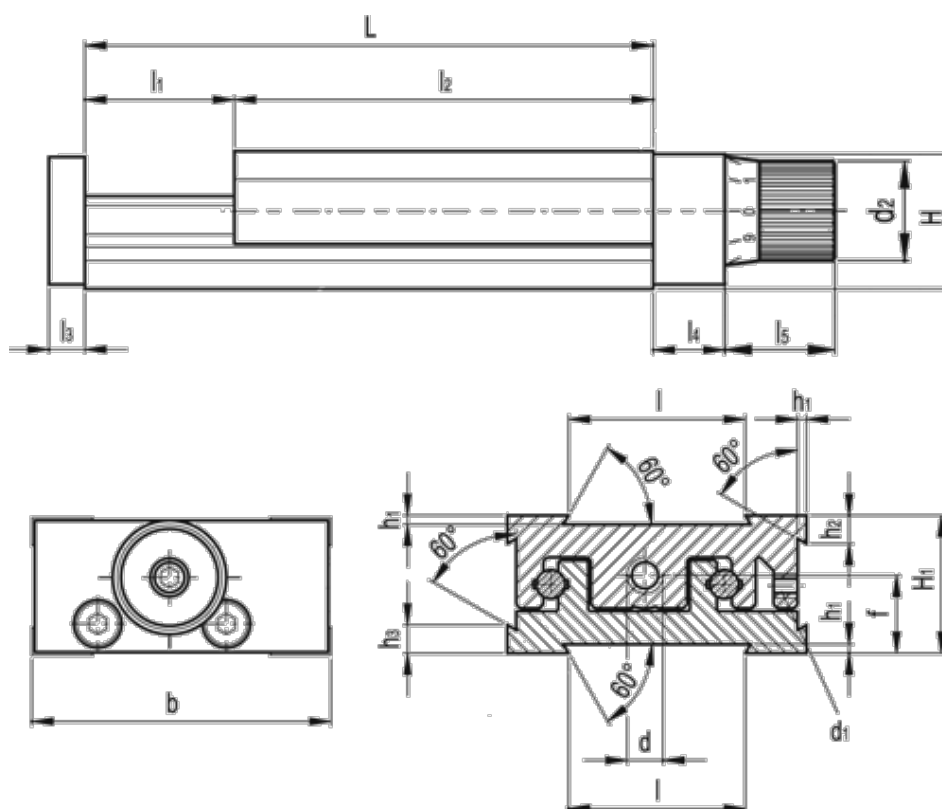

Data Sheet

Article number: 20770020

Description: Adjustable slide unit
GN 900-80-145-25-D-1

Measures

b = 80	h2 = 10.0
d = M8x1	h3 = 10.0
d1 = M5	l = 50
d2 = 22	L - l1 = 145-25
f = 20.5	l2 = 120
H = 35.5	l3 = 8
h1 = 2.0	l4 = 16
H1 = 36	l5 = 24